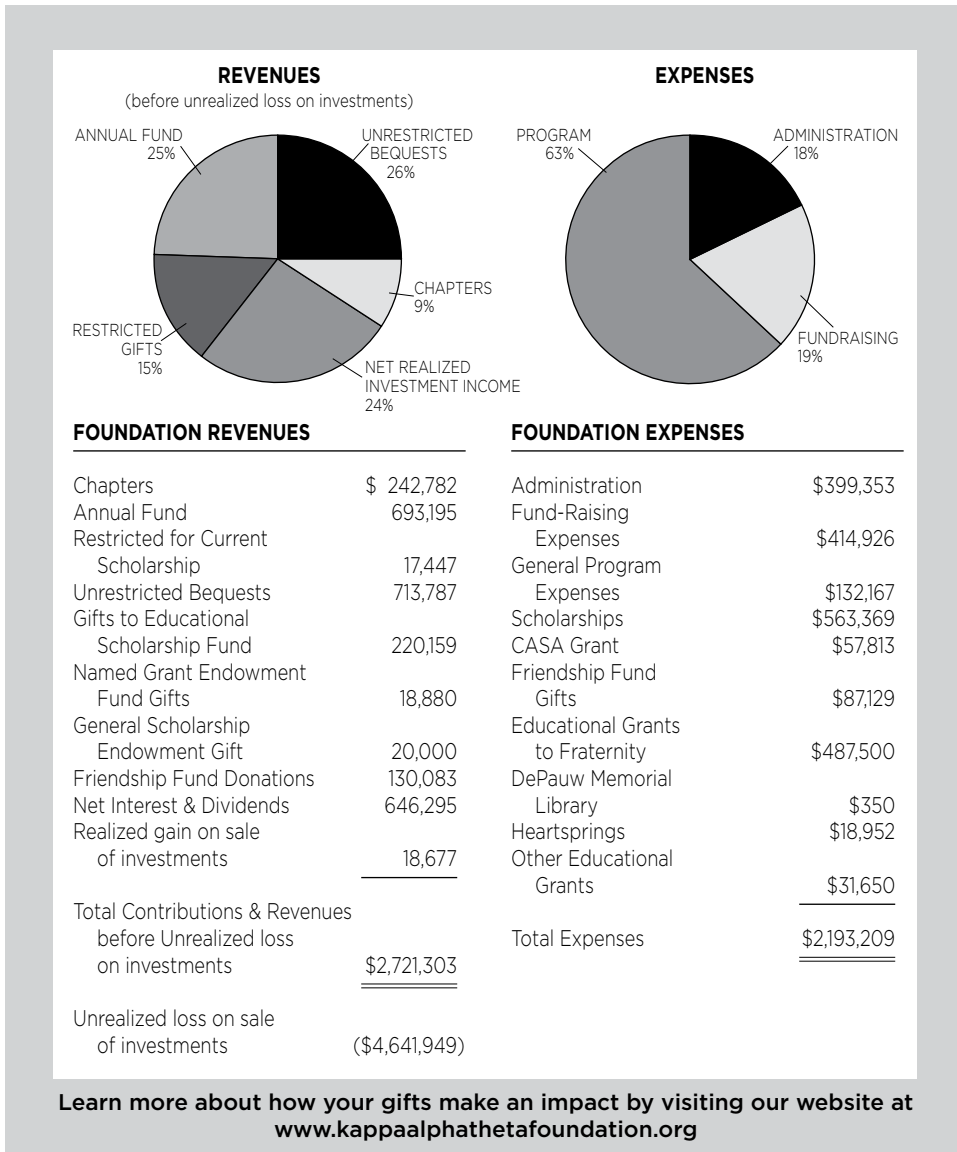

Annual Report

July 1, 2008 to June 30, 2009

Thank you for your support of Kappa Alpha Theta Foundation. Your contributions have made our mission and lasting promise to highest scholarship, widest influence for good, and love possible for half a century. On behalf of Theta Foundation and the women Foundation gifts have supported, thank you.